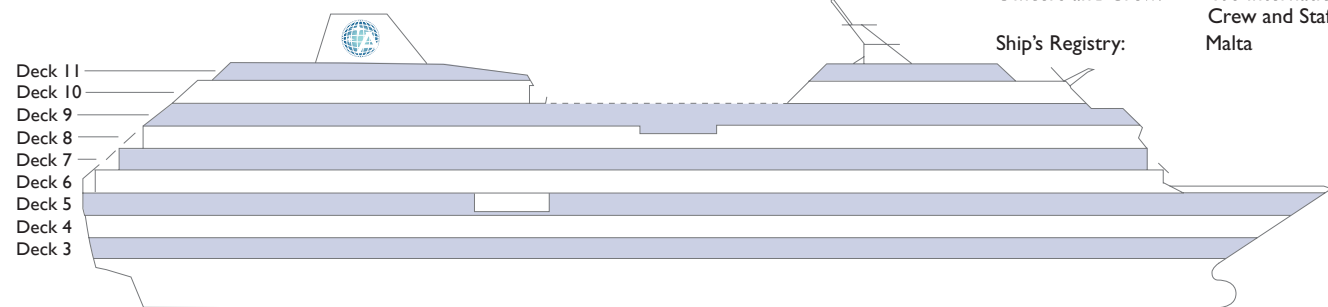

AZAMARA JOURNEY® DECK PLANS

©2011 Azamara Club Cruises. Ship's Registry: Malta.

SHIP SPECIFICATIONS

Occupancy: 694 (Double Occupancy)
 Net Tonnage: 30,277
 Length: 592 feet (180 meters)
 Beam: 84 feet (25 meters)
 Guest Decks: Nine
 Cruising Speed: 18.5 knots
 Electric Current: 110/220 AC
 Refurbished: 2007
 Officers and Crew: 408 International Officers, Crew and Staff
 Ship's Registry: Malta

*Category 07 Staterooms have porthole windows.
 **Category 08 Staterooms have obstructed views.
 Deck plans are not drawn to scale, and deck numbers reflect guest levels only.