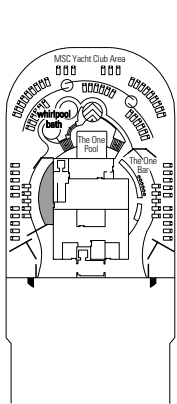

MSC
CRUISES

MSC SPLENDIDA

TECHNICAL SHEET

TOP SAIL LOUNGE

MSC YACHT CLUB	Seats	Exclusive services	Surface (m ²)	Deck
CONCIERGE AREA	24	Reception with 24 hours Concierge service	113	15 Leonardo da Vinci
L'OLIVO	136	Restaurant	218	15 Leonardo da Vinci
LE CLUB	22	Private area in the discoteque	85	16 Michelangelo
LIBRARY	8	Library in the concierge area	39	15 Leonardo da Vinci
MSC AUREA SPA		Direct, reserved access with private lifts, 2 private massage rooms	47	14 Raffaello
SUITES WITH BUTLER SERVICE	71	24 hours Butler service	from ≈26 to ≈53	12, 15, 16
THE ONE BAR		Bar, buffet	1.177	18 Sun Deck
THE ONE POOL		Pool, 2 whirlpool baths and solarium		
TOP SAIL LOUNGE	141	Panoramic forward lounge, bar	297	15 Leonardo da Vinci

DECK PLAN & ACCOMMODATION

- Sun Deck 18
- Michelangelo Deck 16
- Leonardo da Vinci Deck 15
- Raffaello Deck 14
- Piero della Francesca Deck 13
- De Chirico Deck 12
- Caravaggio Deck 11
- Botticelli Deck 10
- Tintoretto Deck 9
- Giotto Deck 8
- Tiziano Deck 7
- Modigliani Deck 6
- Canaletto Deck 5
- Fiume Deck 4