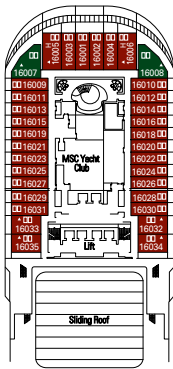

MSC
CRUISES

MSC SPLENDIDA

TECHNICAL SHEET

TOP SAIL LOUNGE

MSC YACHT CLUB	Seats	Exclusive services	Surface (m ²)	Deck
CONCIERGE AREA	24	Reception with 24 hours Concierge service	113	15 Leonardo da Vinci
L'OLIVO	136	Restaurant	218	15 Leonardo da Vinci
LE CLUB	22	Private area in the discoteque	85	16 Michelangelo
LIBRARY	8	Library in the concierge area	39	15 Leonardo da Vinci
MSC AUREA SPA		Direct, reserved access with private lifts, 2 private massage rooms	47	14 Raffaello
SUITES WITH BUTLER SERVICE	71	24 hours Butler service	from ≈26 to ≈53	12, 15, 16
THE ONE BAR		Bar, buffet	1.177	18 Sun Deck
THE ONE POOL		Pool, 2 whirlpool baths and solarium		
TOP SAIL LOUNGE	141	Panoramic forward lounge, bar	297	15 Leonardo da Vinci

DECK PLAN & ACCOMMODATION

- Sun Deck 18
- Michelangelo Deck 16
- Leonardo da Vinci Deck 15
- Raffaello Deck 14
- Piero della Francesca Deck 13
- De Chirico Deck 12
- Caravaggio Deck 11
- Botticelli Deck 10
- Tintoretto Deck 9
- Giotto Deck 8
- Tiziano Deck 7
- Modigliani Deck 6
- Canaletto Deck 5
- Fiume Deck 4