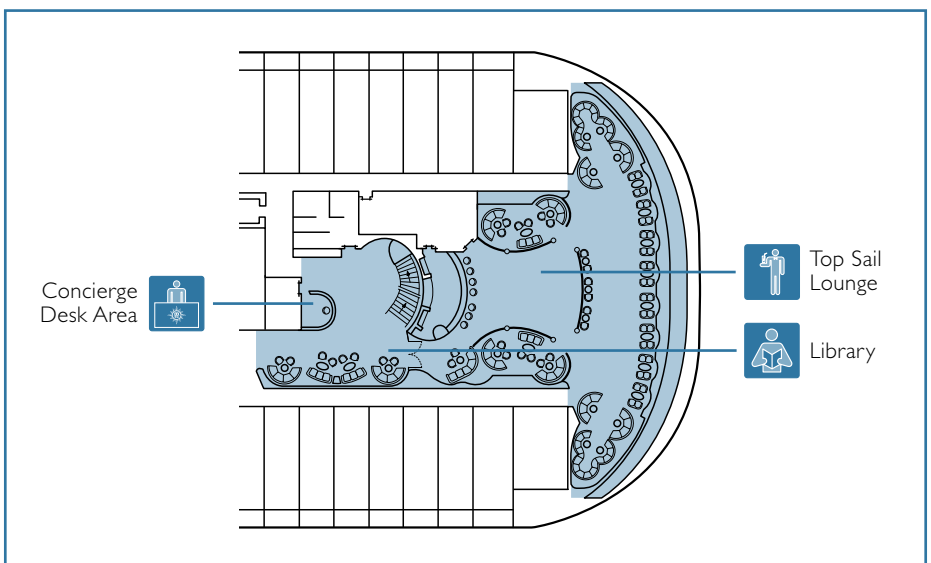

MSC
CRUISES

MSC SPLENDIDA

TECHNICAL SHEET

TOP SAIL LOUNGE

MSC YACHT CLUB	Seats	Exclusive services	Surface (m ²)	Deck
CONCIERGE AREA	24	Reception with 24 hours Concierge service	113	15 Leonardo da Vinci
L'OLIVO	136	Restaurant	218	15 Leonardo da Vinci
LE CLUB	22	Private area in the discoteque	85	16 Michelangelo
LIBRARY	8	Library in the concierge area	39	15 Leonardo da Vinci
MSC AUREA SPA		Direct, reserved access with private lifts, 2 private massage rooms	47	14 Raffaello
SUITES WITH BUTLER SERVICE	71	24 hours Butler service	from ≈26 to ≈53	12, 15, 16
THE ONE BAR		Bar, buffet	1.177	18 Sun Deck
THE ONE POOL		Pool, 2 whirlpool baths and solarium		
TOP SAIL LOUNGE	141	Panoramic forward lounge, bar	297	15 Leonardo da Vinci