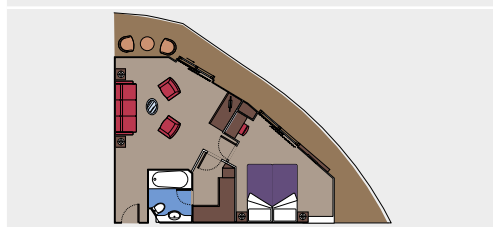

CABIN TYPES

2 Royal Suites

Royal suites (≈52 m²)

Double bed can be converted into two single beds

Air conditioning, walk-in wardrobe, bathroom with bathtub, interactive TV, telephone, cable internet connection (for a fee), console Nintendo Wii, mini bar, safe deposit box.