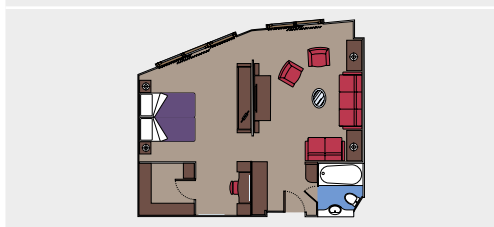

Executive & family suites with panoramic sealed window (from 45 to ≈53 m²)

Double bed can be converted into two single beds

Air conditioning, walk-in wardrobe, bathroom with bathtub, interactive TV, telephone, cable internet connection (for a fee), console Nintendo Wii, mini bar, safe deposit box.