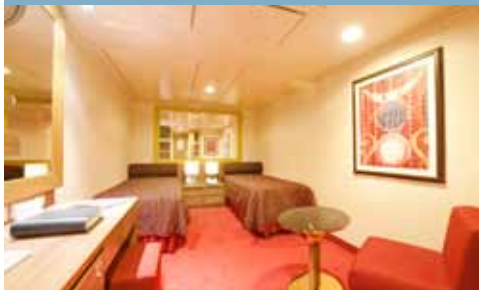

283 Inside

Inside cabins (≈16 m²)