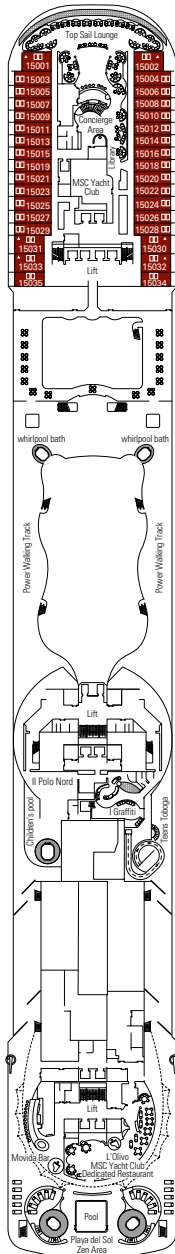

MSC
CRUISES

MSC SPLENDIDA

TECHNICAL SHEET

TOP SAIL LOUNGE

MSC YACHT CLUB	Seats	Exclusive services	Surface (m ²)	Deck
CONCIERGE AREA	24	Reception with 24 hours Concierge service	113	15 Leonardo da Vinci
L'OLIVO	136	Restaurant	218	15 Leonardo da Vinci
LE CLUB	22	Private area in the discoteque	85	16 Michelangelo
LIBRARY	8	Library in the concierge area	39	15 Leonardo da Vinci
MSC AUREA SPA		Direct, reserved access with private lifts, 2 private massage rooms	47	14 Raffaello
SUITES WITH BUTLER SERVICE	71	24 hours Butler service	from ≈26 to ≈53	12, 15, 16
THE ONE BAR		Bar, buffet	1.177	18 Sun Deck
THE ONE POOL		Pool, 2 whirlpool baths and solarium		
TOP SAIL LOUNGE	141	Panoramic forward lounge, bar	297	15 Leonardo da Vinci

DECK PLAN & ACCOMMODATION

- Sun Deck 18
- Michelangelo Deck 16
- Leonardo da Vinci Deck 15
- Raffaello Deck 14
- Piero della Francesca Deck 13
- De Chirico Deck 12
- Caravaggio Deck 11
- Botticelli Deck 10
- Tintoretto Deck 9
- Giotto Deck 8
- Tiziano Deck 7
- Modigliani Deck 6
- Canaletto Deck 5
- Fiume Deck 4

DECK 18
SUN DECK

DECK 16
MICHELANGELO

DECK 15
LEONARDO
DA VINCI

DECK 14
RAFFAELLO

DECK 13
PIERO
DELLA FRANCESCA

DECK 12
DE CHIRICO

DECK 11
CARAVAGGIO

CABINS CATEGORIES