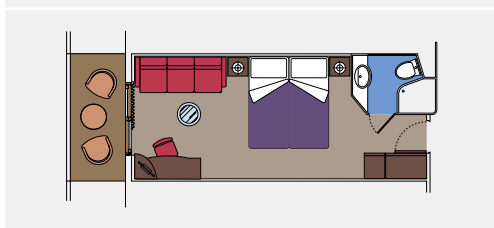

CABIN TYPES

2 Royal Suites

Royal suites (≈52 m²)

Double bed can be converted into two single beds

Air conditioning, walk-in wardrobe, bathroom with bathtub, interactive TV, telephone, cable internet connection (for a fee), console Nintendo Wii, mini bar, safe deposit box.

8 Balcony Suites

Balcony suites (≈32 m²)

Double bed can be converted into two single beds

Air conditioning, walk-in wardrobe, bathroom with bathtub, interactive TV, telephone, cable internet connection (for a fee), mini bar, safe deposit box.

1.123 Balcony Cabins

Balcony cabins (from ≈22 to ≈26 m²)

Double bed can be converted into two single beds

Air conditioning, spacious wardrobe, bathroom with shower or bathtub, interactive TV, telephone, cable internet connection (for a fee), mini bar, safe deposit box.

83 Ocean View

Cabins with porthole (from ≈17 to ≈20 m²)

Double bed can be converted into two single beds

Air conditioning, bathroom with shower, interactive TV, telephone, cable internet connection (for a fee), mini bar, safe deposit box.