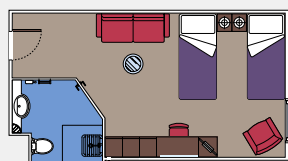

FACILITIES FOR PEOPLE WITH DISABILITIES

Available categories	cat. 2, 3, 4, 6, 7, 8, 9,10, YC1
Cabin door width	81,5 cm
Bathroom door width	90 cm
Size of cabin (floor space)	≈24 - ≈39 m²
Size of bathroom	3,5 m²
Is there a fold-down seat in the shower?	Yes

Height of seat from the floor	44 cm
Does the WC seat have grab rails?	Yes
Are wheelchairs available on board?	In limited numbers on request
Are all decks/public areas accessible?	Yes
Are all lifeboats wheelchair-accessible?	Yes
Do the elevators have deck indicators?	Visual, Audio & Braille
Can severely visually impaired/blind guests be catered for on the cruise?	Only with full-time carer

2 Suites for people with disabilities

Double bed can be converted into two single beds

Air conditioning, spacious wardrobe, bathroom with shower; interactive TV, telephone, cable internet connection (for a fee), console Nintendo Wii, mini bar, safe deposit box.

28 Aurea Suites

Double bed can be converted into two single beds

Air conditioning, walk-in wardrobe, bathroom with bathtub, interactive TV, telephone, cable internet connection (for a fee), console Nintendo Wii, mini bar, safe deposit box.

283 Inside

Double bed can be converted into two single beds

Air conditioning, bathroom with shower; interactive TV, telephone, cable internet connection (for a fee), mini bar, safe deposit box.

41 Cabins for people with disabilities

Double bed can be converted into two single beds

Air conditioning, spacious wardrobe, bathroom with shower; interactive TV, telephone, cable internet connection (for a fee), mini bar, safe deposit box.