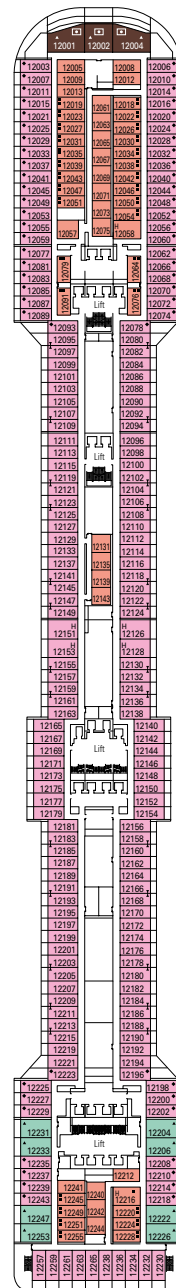

MSC
CRUISES

MSC SPLENDIDA

TECHNICAL SHEET

TOP SAIL LOUNGE

MSC YACHT CLUB	Seats	Exclusive services	Surface (m ²)	Deck
CONCIERGE AREA	24	Reception with 24 hours Concierge service	113	15 Leonardo da Vinci
L'OLIVO	136	Restaurant	218	15 Leonardo da Vinci
LE CLUB	22	Private area in the discoteque	85	16 Michelangelo
LIBRARY	8	Library in the concierge area	39	15 Leonardo da Vinci
MSC AUREA SPA		Direct, reserved access with private lifts, 2 private massage rooms	47	14 Raffaello
SUITES WITH BUTLER SERVICE	71	24 hours Butler service	from ≈26 to ≈53	12, 15, 16
THE ONE BAR		Bar, buffet	1.177	18 Sun Deck
THE ONE POOL		Pool, 2 whirlpool baths and solarium		
TOP SAIL LOUNGE	141	Panoramic forward lounge, bar	297	15 Leonardo da Vinci

DECK PLAN & ACCOMMODATION

- Sun Deck 18
- Michelangelo Deck 16
- Leonardo da Vinci Deck 15
- Raffaello Deck 14
- Piero della Francesca Deck 13
- De Chirico Deck 12
- Caravaggio Deck 11
- Botticelli Deck 10
- Tintoretto Deck 9
- Giotto Deck 8
- Tiziano Deck 7
- Modigliani Deck 6
- Canaletto Deck 5
- Fiume Deck 4

DECK 18
SUN DECK

DECK 16
MICHELANGELO

DECK 15
LEONARDO
DA VINCI

DECK 14
RAFFAELLO

DECK 13
PIERO
DELLA FRANCESCA

DECK 12
DE CHIRICO

DECK 11
CARAVAGGIO

CABINS CATEGORIES