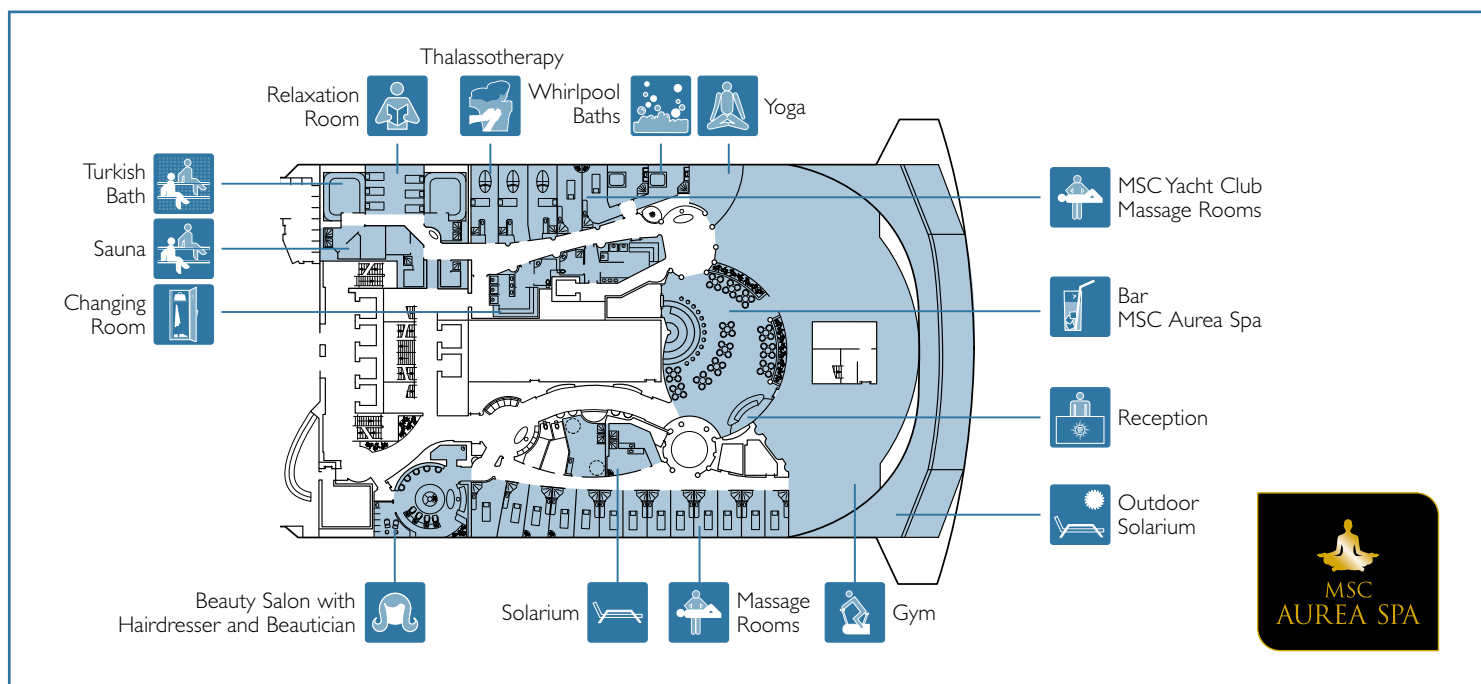

ENTERTAINMENT, SPA & SPORTS

ENTERTAINMENT FOR CHILDREN & TEENS	Seats	Use	Surface (m²)	Deck
4D CINEMA	10	4D cinema	45	16 Michelangelo
F1 SIMULATOR	1	Formula 1 virtual simulator	40	16 Michelangelo
I GRAFFITI	31	Teens discotheque	110	15 Leonardo da Vinci
IL POLO NORD		Children's area and pool	195	15 Leonardo da Vinci
LA CAMELLA		Candy & confectionary shop	30	6 Modigliani
LED WALL		Outdoor games, video promotions		14 Raffaello
TEENS TOBOGA		Teens waterslide		15 Leonardo da Vinci
VIRTUAL WORLD	10	Teens arcade	80	16 Michelangelo

SPA & RELAX	Seats	Use	Surface (m²)	Deck
MSC AUREA SPA	48 (reception)	Beauty farm, beauty parlour; fitness center; bar	1.700	14 Raffaello
SOLARIUM		Solarium, whirlpool bath - children not allowed	845	18 Sun Deck

SPORT ACTIVITIES	Seats	Use	Surface (m²)	Deck
BOWLING		Bowling	50	7 Tiziano
MSC ARENA	120	Basketball, tennis court, soccer; volleyball	290	16 Michelangelo
POWER WALKING TRACK		Power walking track of 235 m.	1.140	15 Leonardo da Vinci
SHUFFLEBOARD		Shuffleboard	118	16 Michelangelo
SQUASH		Squash court		16 Michelangelo

POOLS	Seats	Use	Surface (m²)	Deck
AQUA PARK		Main pool with over 150 fountains and water jets	2.091	14 Raffaello
L'EQUATORE		Pool with sliding roof, bar	820	14 Raffaello
PLAYA DEL SOL		Zen Area - Aft pool	320	15 Leonardo da Vinci