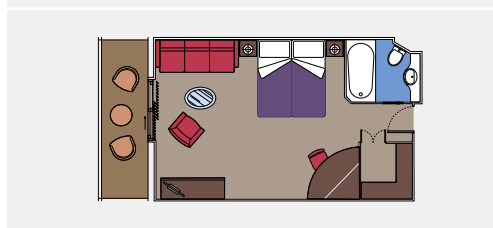

CABIN TYPES

2 Royal Suites

Royal suites (≈52 m²)

Double bed can be converted into two single beds

Air conditioning, walk-in wardrobe, bathroom with bathtub, interactive TV, telephone, cable internet connection (for a fee), console Nintendo Wii, mini bar, safe deposit box.

64 Deluxe Suites

Deluxe suites (from ≈26 to ≈32 m²)

Double bed can be converted into two single beds

Air conditioning, walk-in wardrobe, bathroom with bathtub, interactive TV, telephone, cable internet connection (for a fee), console Nintendo Wii, mini bar, safe deposit box.

1.123 Balcony Cabins

Balcony cabins (from ≈22 to ≈26 m²)

Double bed can be converted into two single beds

Air conditioning, spacious wardrobe, bathroom with shower or bathtub, interactive TV, telephone, cable internet connection (for a fee), mini bar, safe deposit box.