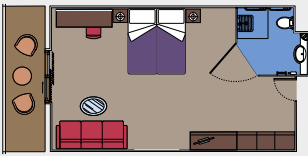

Double bed can be converted into two single beds

Air conditioning, spacious wardrobe, bathroom with shower; interactive TV, telephone, cable internet connection (for a fee), console Nintendo Wii, mini bar, safe deposit box.