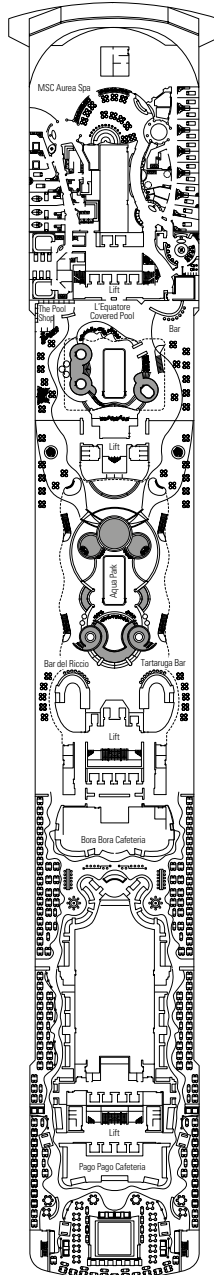

MSC
CRUISES

MSC SPLENDIDA

TECHNICAL SHEET

TOP SAIL LOUNGE

MSC YACHT CLUB	Seats	Exclusive services	Surface (m ²)	Deck
CONCIERGE AREA	24	Reception with 24 hours Concierge service	113	15 Leonardo da Vinci
L'OLIVO	136	Restaurant	218	15 Leonardo da Vinci
LE CLUB	22	Private area in the discoteque	85	16 Michelangelo
LIBRARY	8	Library in the concierge area	39	15 Leonardo da Vinci
MSC AUREA SPA		Direct, reserved access with private lifts, 2 private massage rooms	47	14 Raffaello
SUITES WITH BUTLER SERVICE	71	24 hours Butler service	from ≈26 to ≈53	12, 15, 16
THE ONE BAR		Bar, buffet	1.177	18 Sun Deck
THE ONE POOL		Pool, 2 whirlpool baths and solarium		
TOP SAIL LOUNGE	141	Panoramic forward lounge, bar	297	15 Leonardo da Vinci

DECK PLAN & ACCOMMODATION

- Sun Deck 18
- Michelangelo Deck 16
- Leonardo da Vinci Deck 15
- Raffaello Deck 14
- Piero della Francesca Deck 13
- De Chirico Deck 12
- Caravaggio Deck 11
- Botticelli Deck 10
- Tintoretto Deck 9
- Giotto Deck 8
- Tiziano Deck 7
- Modigliani Deck 6
- Canaletto Deck 5
- Fiume Deck 4

DECK 18
SUN DECK

DECK 16
MICHELANGELO

DECK 15
LEONARDO
DA VINCI

DECK 14
RAFFAELLO

DECK 13
PIERO
DELLA FRANCESCA

DECK 12
DE CHIRICO

DECK 11
CARAVAGGIO

CABINS CATEGORIES

FACILITIES FOR PEOPLE WITH DISABILITIES

Available categories	cat. 2, 3, 4, 6, 7, 8, 9,10, YC1
Cabin door width	81,5 cm
Bathroom door width	90 cm
Size of cabin (floor space)	≈24 - ≈39 m ²
Size of bathroom	3,5 m ²
Is there a fold-down seat in the shower?	Yes