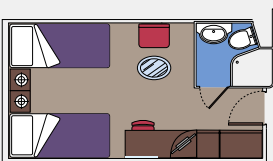

CABIN TYPES

2 Royal Suites

Royal suites (≈52 m²)

Double bed can be converted into two single beds

Air conditioning, walk-in wardrobe, bathroom with bathtub, interactive TV, telephone, cable internet connection (for a fee), console Nintendo Wii, mini bar, safe deposit box.

1.123 Balcony Cabins

Balcony cabins (from ≈22 to ≈26 m²)

Double bed can be converted into two single beds

Air conditioning, spacious wardrobe, bathroom with shower or bathtub, interactive TV, telephone, cable internet connection (for a fee), mini bar, safe deposit box.

28 Aurea Suites

Aurea suites with balcony or panoramic sealed window (from ≈21 to 47 m²)

Double bed can be converted into two single beds

Air conditioning, walk-in wardrobe, bathroom with bathtub, interactive TV, telephone, cable internet connection (for a fee), console Nintendo Wii, mini bar, safe deposit box.

283 Inside

Inside cabins (≈16 m²)

Double bed can be converted into two single beds

Air conditioning, bathroom with shower; interactive TV, telephone, cable internet connection (for a fee), mini bar, safe deposit box.