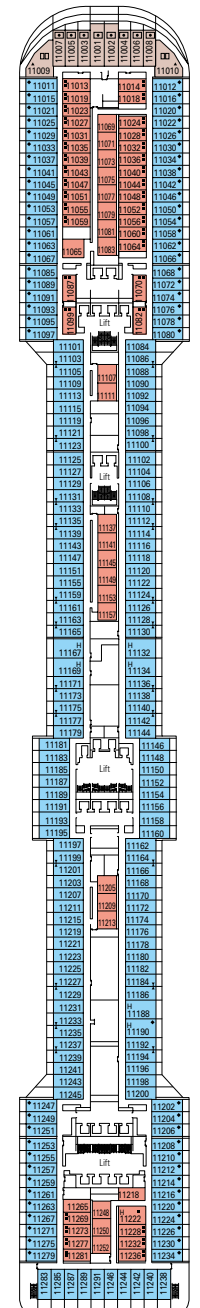

MSC
CRUISES

MSC SPLENDIDA

TECHNICAL SHEET

TOP SAIL LOUNGE

MSC YACHT CLUB	Seats	Exclusive services	Surface (m ²)	Deck
CONCIERGE AREA	24	Reception with 24 hours Concierge service	113	15 Leonardo da Vinci
L'OLIVO	136	Restaurant	218	15 Leonardo da Vinci
LE CLUB	22	Private area in the discoteque	85	16 Michelangelo
LIBRARY	8	Library in the concierge area	39	15 Leonardo da Vinci
MSC AUREA SPA		Direct, reserved access with private lifts, 2 private massage rooms	47	14 Raffaello
SUITES WITH BUTLER SERVICE	71	24 hours Butler service	from ≈26 to ≈53	12, 15, 16
THE ONE BAR		Bar, buffet	1.177	18 Sun Deck
THE ONE POOL		Pool, 2 whirlpool baths and solarium		
TOP SAIL LOUNGE	141	Panoramic forward lounge, bar	297	15 Leonardo da Vinci

DECK PLAN & ACCOMMODATION

- Sun Deck 18
- Michelangelo Deck 16
- Leonardo da Vinci Deck 15
- Raffaello Deck 14
- Piero della Francesca Deck 13
- De Chirico Deck 12
- Caravaggio Deck 11
- Botticelli Deck 10
- Tintoretto Deck 9
- Giotto Deck 8
- Tiziano Deck 7
- Modigliani Deck 6
- Canaletto Deck 5
- Fiume Deck 4

DECK 18
SUN DECK

DECK 16
MICHELANGELO

DECK 15
LEONARDO
DA VINCI

DECK 14
RAFFAELLO

DECK 13
PIERO
DELLA FRANCESCA

DECK 12
DE CHIRICO

DECK 11
CARAVAGGIO

CABINS CATEGORIES