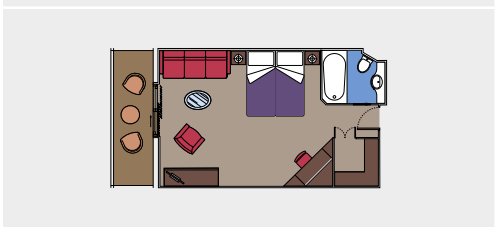

Deluxe suites (from ≈26 to ≈32 m²)

Double bed can be converted into two single beds

Air conditioning, walk-in wardrobe, bathroom with bathtub, interactive TV, telephone, cable internet connection (for a fee), console Nintendo Wii, mini bar, safe deposit box.