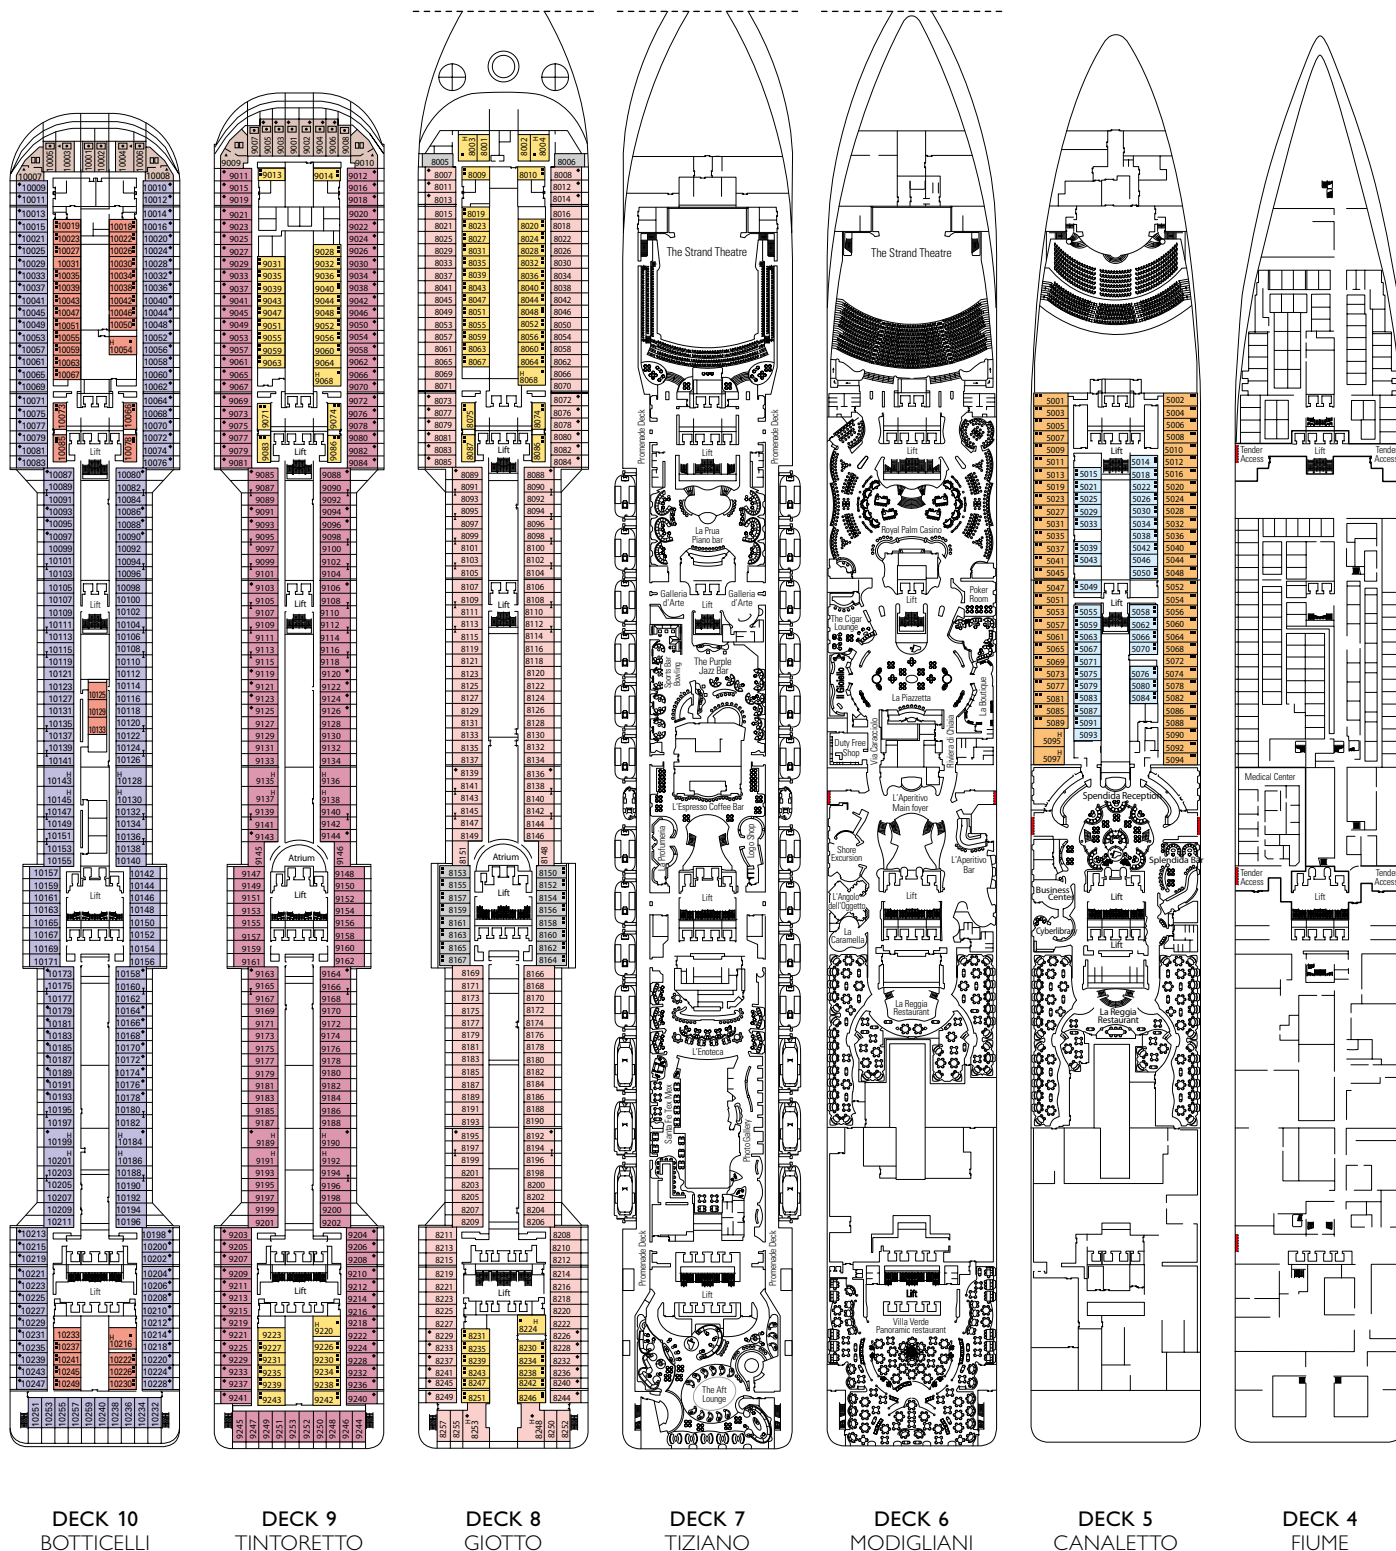

CABINS CATEGORIES

1	Inside	5	Ocean View	9	Balcony Cabin	13	Aurea Suite
2	Inside	6*	Balcony Cabin	10	Balcony Cabin	YC1	Deluxe Suite
3	Inside	7	Balcony Cabin	11	Balcony Cabin	YC2	Executive & Family Suite
4	Ocean View	8	Balcony Cabin	12	Balcony Suite	YC3	Royal Suite

- 3rd bed available in all categories
- 4th bed available in all categories (except cat. 12, YC1, YC2, YC3)
- All cabins have one double bed convertible to two single beds.

* Cabins 8138, 8140, 8141, 8142, 8143, 8144, 8145, 8147 have restricted views.

LEGEND

- ▲ Sofa bed
- Double sofa bed
- 3rd bed is a bunk bed
- 3rd and 4th beds are bunks
- ✂ Connecting cabins
- MSC Yacht Club / Aurea Suite cabin with balcony
- ◻ MSC Yacht Club / Aurea Suite cabin with panoramic sealed window
- H Cabin for people with disabilities

Data and descriptions are subject to change and will be verified at time of booking.