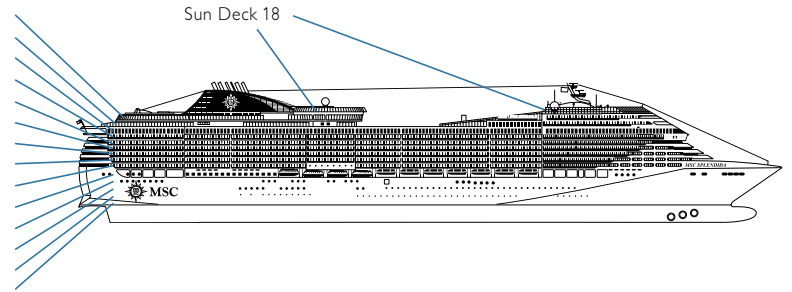

MSC
CRUISES

MSC SPLENDIDA

TECHNICAL SHEET

TOP SAIL LOUNGE

MSC YACHT CLUB	Seats	Exclusive services	Surface (m ²)	Deck
CONCIERGE AREA	24	Reception with 24 hours Concierge service	113	15 Leonardo da Vinci
L'OLIVO	136	Restaurant	218	15 Leonardo da Vinci
LE CLUB	22	Private area in the discoteque	85	16 Michelangelo
LIBRARY	8	Library in the concierge area	39	15 Leonardo da Vinci
MSC AUREA SPA		Direct, reserved access with private lifts, 2 private massage rooms	47	14 Raffaello
SUITES WITH BUTLER SERVICE	71	24 hours Butler service	from ≈26 to ≈53	12, 15, 16
THE ONE BAR		Bar, buffet	1.177	18 Sun Deck
THE ONE POOL		Pool, 2 whirlpool baths and solarium		
TOP SAIL LOUNGE	141	Panoramic forward lounge, bar	297	15 Leonardo da Vinci

DECK PLAN & ACCOMMODATION

- Sun Deck 18
- Michelangelo Deck 16
- Leonardo da Vinci Deck 15
- Raffaello Deck 14
- Piero della Francesca Deck 13
- De Chirico Deck 12
- Caravaggio Deck 11
- Botticelli Deck 10
- Tintoretto Deck 9
- Giotto Deck 8
- Tiziano Deck 7
- Modigliani Deck 6
- Canaletto Deck 5
- Fiume Deck 4