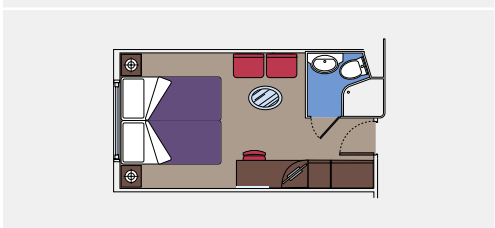

1.123 Balcony Cabins

Balcony cabins (from ≈22 to ≈26 m²)

Double bed can be converted into two single beds

Air conditioning, spacious wardrobe, bathroom with shower or bathtub, interactive TV, telephone, cable internet connection (for a fee), mini bar, safe deposit box.

83 Ocean View

Cabins with porthole (from ≈17 to ≈20 m²)

Double bed can be converted into two single beds

Air conditioning, bathroom with shower, interactive TV, telephone, cable internet connection (for a fee), mini bar, safe deposit box.