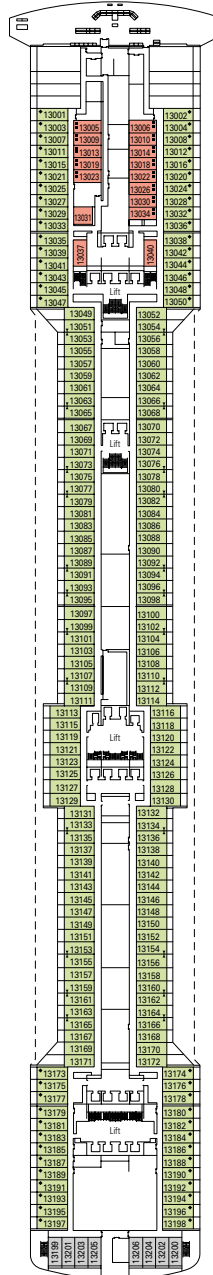

MSC
CRUISES

MSC SPLENDIDA

TECHNICAL SHEET

TOP SAIL LOUNGE

MSC YACHT CLUB	Seats	Exclusive services	Surface (m ²)	Deck
CONCIERGE AREA	24	Reception with 24 hours Concierge service	113	15 Leonardo da Vinci
L'OLIVO	136	Restaurant	218	15 Leonardo da Vinci
LE CLUB	22	Private area in the discoteque	85	16 Michelangelo
LIBRARY	8	Library in the concierge area	39	15 Leonardo da Vinci
MSC AUREA SPA		Direct, reserved access with private lifts, 2 private massage rooms	47	14 Raffaello
SUITES WITH BUTLER SERVICE	71	24 hours Butler service	from ≈26 to ≈53	12, 15, 16
THE ONE BAR		Bar, buffet	1.177	18 Sun Deck
THE ONE POOL		Pool, 2 whirlpool baths and solarium		
TOP SAIL LOUNGE	141	Panoramic forward lounge, bar	297	15 Leonardo da Vinci

DECK PLAN & ACCOMMODATION

- Sun Deck 18
- Michelangelo Deck 16
- Leonardo da Vinci Deck 15
- Raffaello Deck 14
- Piero della Francesca Deck 13
- De Chirico Deck 12
- Caravaggio Deck 11
- Botticelli Deck 10
- Tintoretto Deck 9
- Giotto Deck 8
- Tiziano Deck 7
- Modigliani Deck 6
- Canaletto Deck 5
- Fiume Deck 4

DECK 18
SUN DECK

DECK 16
MICHELANGELO

DECK 15
LEONARDO
DA VINCI

DECK 14
RAFFAELLO

DECK 13
PIERO
DELLA FRANCESCA

DECK 12
DE CHIRICO

DECK 11
CARAVAGGIO

CABINS CATEGORIES

- 3rd bed available in all categories
- 4th bed available in all categories (except cat. 12, YC1, YC2, YC3)
- All cabins have one double bed convertible to two single beds.

* Cabins 8138, 8140, 8141, 8142, 8143, 8144, 8145, 8147 have restricted views.