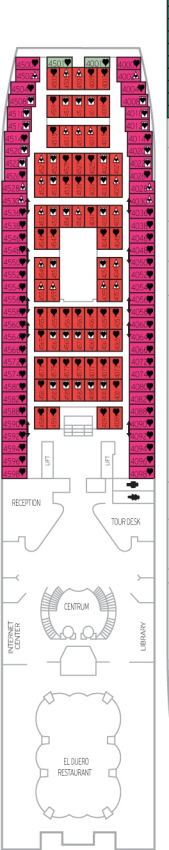

- RS** Royal Suite with balcony
- ST** Suite Deluxe with balcony
- GT** Gran Suite with balcony
- JT** Junior Suite with balcony
- A** Outside Deluxe
- B** Outside Superior
- C** Outside Superior
- D** Outside
- E** Outside
- F** Outside (p.v)\*
- G** Outside (p.v)\*
- H** Inside Superior
- I** Inside Superior
- J** Inside
- K** Inside
- L** Inside

\*(p.v.): partial view

Double bed (convertible into two beds).

Double bed (convertible into two beds).  
Max. Occupancy 4 passengers with double sofa bed.

Double bed (convertible into two beds).  
Max. Occupancy 3 passengers with one upper bunk.

Double bed (convertible into two beds).  
Max. Occupancy 3 passengers with one single sofa bed.

Connecting cabins.

DECK 2

DECK 3

DECK 4

DECK 5

DECK 6

DECK 7

DECK 8

DECK 9

DECK 10

DECK 11

DECK 12

DECK 13

DECK 14