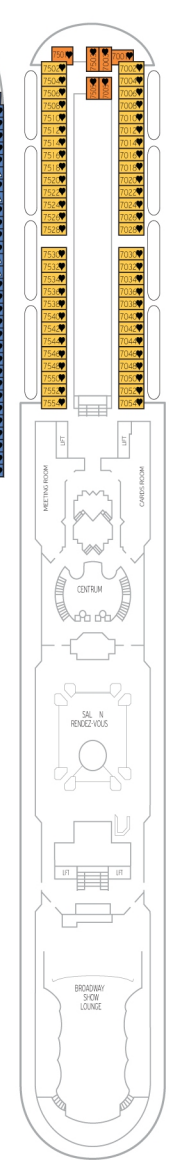

- **RS** Royal Suite with balcony
- **ST** Suite Deluxe with balcony
- **GT** Gran Suite with balcony
- **JT** Junior Suite with balcony
- **A** Outside Deluxe
- **B** Outside Superior
- **C** Outside Superior
- **D** Outside
- **E** Outside
- **F** Outside (p.v)*
- **G** Outside (p.v)*
- **H** Inside Superior
- **I** Inside Superior
- **J** Inside
- **K** Inside
- **L** Inside

*(p.v.): partial view

Double bed (convertible into two beds).

Double bed (convertible into two beds).
Max. Occupancy 4 passengers with double sofa bed.

Double bed (convertible into two beds).
Max. Occupancy 3 passengers with one upper bunk.

Handicapped cabins.

Double bed (convertible into two beds).
Max. Occupancy 4 passengers with two upper bunks.

Double bed (convertible into two beds).
Max. Occupancy 4 passengers with double sofa bed.

Double bed (convertible into two beds).
Max. Occupancy 3 passengers with one single sofa bed.

Connecting cabins.

DECK 7