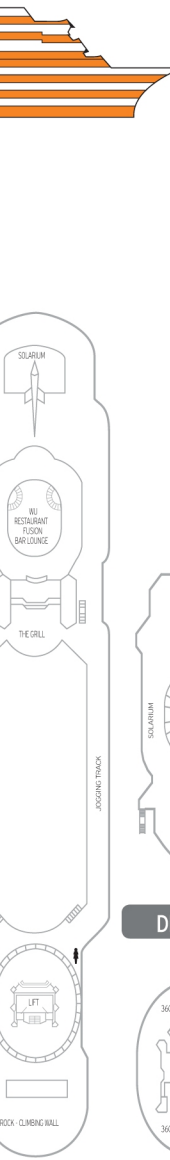

- RS** Royal Suite with balcony
- ST** Suite Deluxe with balcony
- GT** Gran Suite with balcony
- JT** Junior Suite with balcony
- A** Outside Deluxe
- B** Outside Superior
- C** Outside Superior
- D** Outside
- E** Outside
- F** Outside (p.v)\*
- G** Outside (p.v)\*
- H** Inside Superior
- I** Inside Superior
- J** Inside
- K** Inside
- L** Inside

\*(p.v.): partial view

Double bed (convertible into two beds).

Double bed (convertible into two beds).  
Max. Occupancy 4 passengers with double sofa bed.

Double bed (convertible into two beds).  
Max. Occupancy 3 passengers with one upper bunk.

Handicapped cabins.

Double bed (convertible into two beds).  
Max. Occupancy 4 passengers with two upper bunks.

Double bed (convertible into two beds).  
Max. Occupancy 4 passengers with double sofa bed.

DECK 8

DECK 9

DECK 10

DECK 11

DECK 12

DECK 13

DECK 14