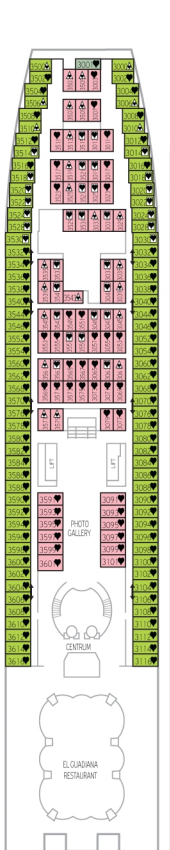

- **RS** Royal Suite with balcony
- **ST** Suite Deluxe with balcony
- **GT** Gran Suite with balcony
- **JT** Junior Suite with balcony
- **A** Outside Deluxe
- **B** Outside Superior
- **C** Outside Superior
- **D** Outside
- **E** Outside
- **F** Outside (p.v)*
- **G** Outside (p.v)*
- **H** Inside Superior
- **I** Inside Superior
- **J** Inside
- **K** Inside
- **L** Inside

*(p.v.): partial view

Double bed (convertible into two beds).

Double bed (convertible into two beds).
Max. Occupancy 4 passengers with double sofa bed.

Double bed (convertible into two beds).
Max. Occupancy 3 passengers with one upper bunk.

Handicapped cabins.

Double bed (convertible into two beds).
Max. Occupancy 4 passengers with two upper bunks.

Double bed (convertible into two beds).
Max. Occupancy 4 passengers with double sofa bed.

Double bed (convertible into two beds).
Max. Occupancy 3 passengers with one single sofa bed.

Connecting cabins.

DECK 3