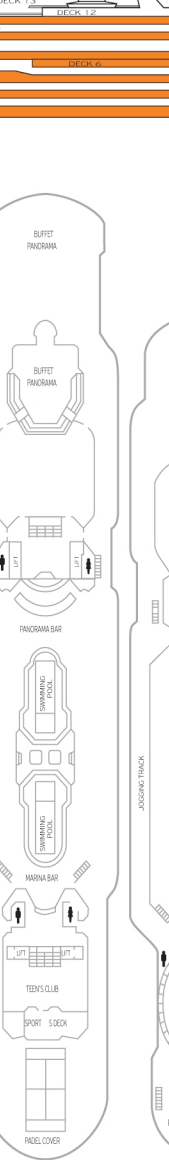

- RS** Royal Suite with balcony
- ST** Suite Deluxe with balcony
- GT** Gran Suite with balcony
- JT** Junior Suite with balcony
- A** Outside Deluxe
- B** Outside Superior
- C** Outside Superior
- D** Outside
- E** Outside
- F** Outside (p.v)\*
- G** Outside (p.v)\*
- H** Inside Superior
- I** Inside Superior
- J** Inside
- K** Inside
- L** Inside

\*(p.v.): partial view

Double bed (convertible into two beds).

Double bed (convertible into two beds).  
Max. Occupancy 4 passengers with double sofa bed.

Double bed (convertible into two beds).  
Max. Occupancy 3 passengers with one upper bunk.

Handicapped cabins.

Double bed (convertible into two beds).  
Max. Occupancy 4 passengers with two upper bunks.

Double bed (convertible into two beds).  
Max. Occupancy 4 passengers with double sofa bed.

DECK 8

DECK 9

DECK 10

DECK 11

DECK 12

DECK 13

DECK 14