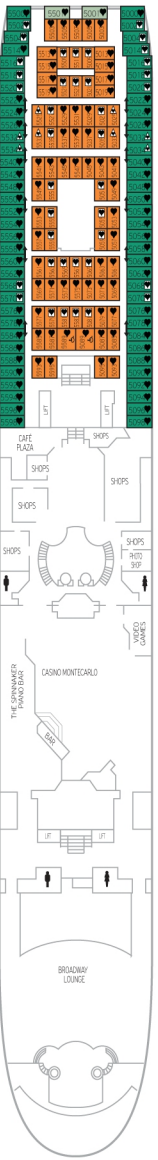

- **RS** Royal Suite with balcony
- **ST** Suite Deluxe with balcony
- **GT** Gran Suite with balcony
- **JT** Junior Suite with balcony
- **A** Outside Deluxe
- **B** Outside Superior
- **C** Outside Superior
- **D** Outside
- **E** Outside
- **F** Outside (p.v)*
- **G** Outside (p.v)*
- **H** Inside Superior
- **I** Inside Superior
- **J** Inside
- **K** Inside
- **L** Inside

*(p.v.): partial view

Double bed (convertible into two beds).

Double bed (convertible into two beds).
Max. Occupancy 4 passengers with double sofa bed.

Double bed (convertible into two beds).
Max. Occupancy 3 passengers with one upper bunk.

Handicapped cabins.

Double bed (convertible into two beds).
Max. Occupancy 4 passengers with two upper bunks.

Double bed (convertible into two beds).
Max. Occupancy 4 passengers with double sofa bed.

Double bed (convertible into two beds).
Max. Occupancy 3 passengers with one single sofa bed.

Connecting cabins.

DECK 5