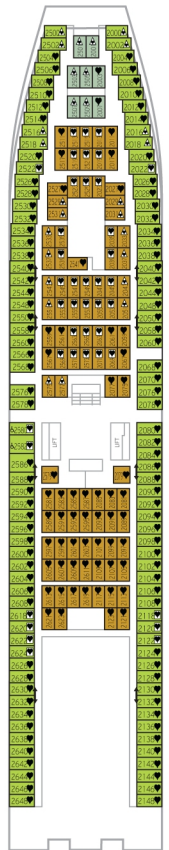

- **RS** Royal Suite with balcony
- **ST** Suite Deluxe with balcony
- **GT** Gran Suite with balcony
- **JT** Junior Suite with balcony
- **A** Outside Deluxe
- **B** Outside Superior
- **C** Outside Superior
- **D** Outside
- **E** Outside
- **F** Outside (p.v)*
- **G** Outside (p.v)*
- **H** Inside Superior
- **I** Inside Superior
- **J** Inside
- **K** Inside
- **L** Inside

*(p.v.): partial view

Double bed (convertible into two beds).

Double bed (convertible into two beds).
Max. Occupancy 4 passengers with double sofa bed.

Double bed (convertible into two beds).
Max. Occupancy 3 passengers with one upper bunk.

Handicapped cabins.

Double bed (convertible into two beds).
Max. Occupancy 4 passengers with two upper bunks.

Double bed (convertible into two beds).
Max. Occupancy 4 passengers with double sofa bed.

Double bed (convertible into two beds).
Max. Occupancy 3 passengers with one single sofa bed.

Connecting cabins.

DECK 2