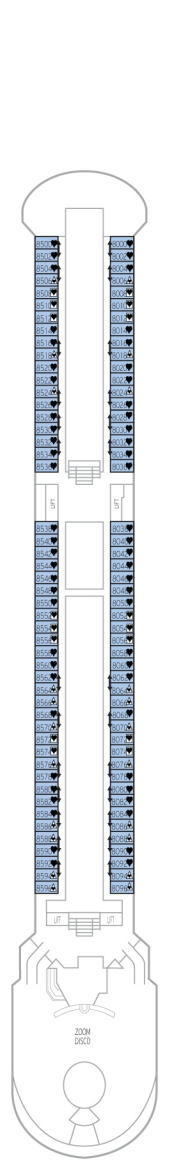

- RS** Royal Suite with balcony
- ST** Suite Deluxe with balcony
- GT** Gran Suite with balcony
- JT** Junior Suite with balcony
- A** Outside Deluxe
- B** Outside Superior
- C** Outside Superior
- D** Outside
- E** Outside
- F** Outside (p.v)\*
- G** Outside (p.v)\*
- H** Inside Superior
- I** Inside Superior
- J** Inside
- K** Inside
- L** Inside

\*(p.v.): partial view

Double bed (convertible into two beds).

Double bed (convertible into two beds).  
Max. Occupancy 4 passengers with double sofa bed.

Double bed (convertible into two beds).  
Max. Occupancy 3 passengers with one upper bunk.

Handicapped cabins.

Double bed (convertible into two beds).  
Max. Occupancy 4 passengers with two upper bunks.

Double bed (convertible into two beds).  
Max. Occupancy 4 passengers with double sofa bed.

DECK 8

DECK 9

DECK 10

DECK 11

DECK 12

DECK 13

DECK 14