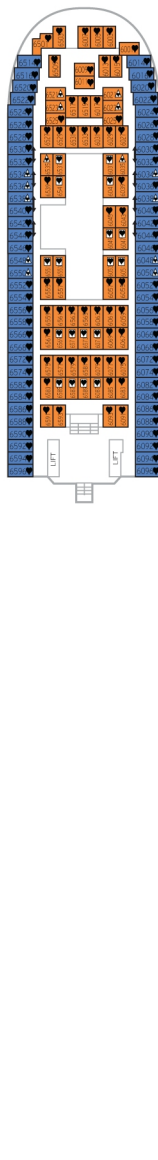

- **RS** Royal Suite with balcony
- **ST** Suite Deluxe with balcony
- **GT** Gran Suite with balcony
- **JT** Junior Suite with balcony
- **A** Outside Deluxe
- **B** Outside Superior
- **C** Outside Superior
- **D** Outside
- **E** Outside
- **F** Outside (p.v)*
- **G** Outside (p.v)*
- **H** Inside Superior
- **I** Inside Superior
- **J** Inside
- **K** Inside
- **L** Inside

*(p.v.): partial view

Double bed (convertible into two beds).

Double bed (convertible into two beds).
Max. Occupancy 4 passengers with double sofa bed.

Double bed (convertible into two beds).
Max. Occupancy 3 passengers with one upper bunk.

Handicapped cabins.

Double bed (convertible into two beds).
Max. Occupancy 4 passengers with two upper bunks.

Double bed (convertible into two beds).
Max. Occupancy 4 passengers with double sofa bed.

Double bed (convertible into two beds).
Max. Occupancy 3 passengers with one single sofa bed.

Connecting cabins.

DECK 6